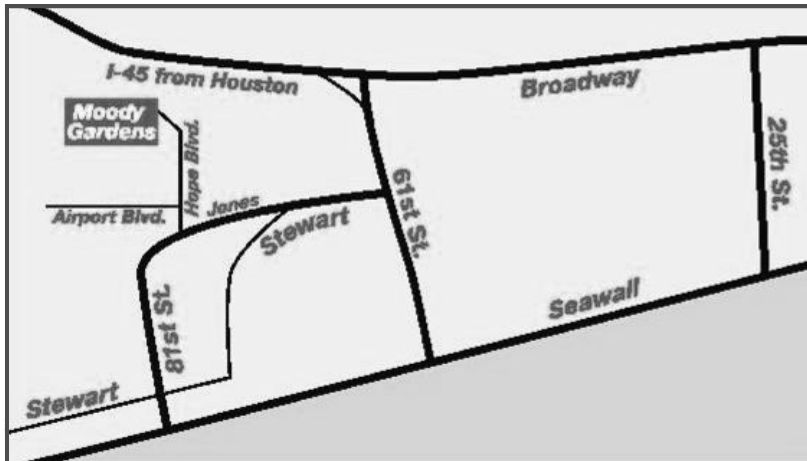

DIRECTIONS

Moody Gardens is located on the West End of Galveston Island. To reach Moody Gardens, take Interstate 45 to the 61st Street exit and turn right. Drive south to Seawall Blvd., turn right. Turn right at 81st St. and drive north to the Moody Gardens entrance.